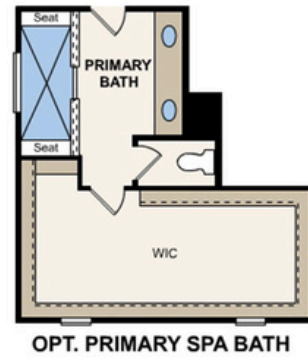

Hibiscus

ELEVATIONS

3,066 Sq.Ft. | 4 Bed | 3.5 Bath | 3-Bay Garage | +Flex & Loft

ELEVATION A3

ELEVATION A4

ELEVATION B4

ELEVATION C4

CenturyCommunities.com/Slatewood | 615.942.2406

3,066 Sq.Ft. | 4 Bed | 3.5 Bath | 3-Bay Garage | +Flex & Loft

FIRST FLOOR

SECOND FLOOR

CenturyCommunities.com/Slatewood | 615.942.2406

Prices, plans, and terms are effective on the date of publication and subject to change without notice. Square footage/acreage shown is only an estimate and actual square footage/acreage will differ. Buyer should rely on his or her own evaluation of usable area. Depictions of homes or other features are artist conceptions. Hardscape, landscape, and other items shown may be decorator suggestions that are not included in the purchase price and availability may vary. ©10/24 Century Communities, Inc.