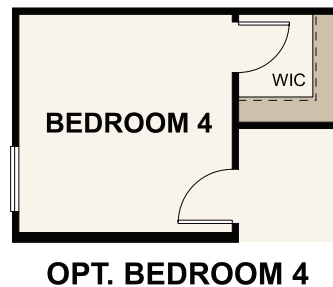

SUPERSTITION VISTA | THE RIDGE COLLECTION

RESIDENCE 1946

APPROX. 1,946 SQ. FT. | 2-STORY | 3 BEDROOMS | 2.5 BATHROOMS | 2-BAY GARAGE

ELEVATION A

ELEVATION B

ELEVATION C

Prices, plans, and terms are effective on the date of publication and subject to change without notice. Square footage/acreage shown is only an estimate and actual square footage/acreage will differ. Buyer should rely on his or her own evaluation of usable area. Depictions of homes or other features are artist conceptions. Hardscape, landscape, and other items shown may be decorator suggestions that are not included in the purchase price and availability may vary. ©2023 Century Communities, Inc. Rev. 05/26/2023