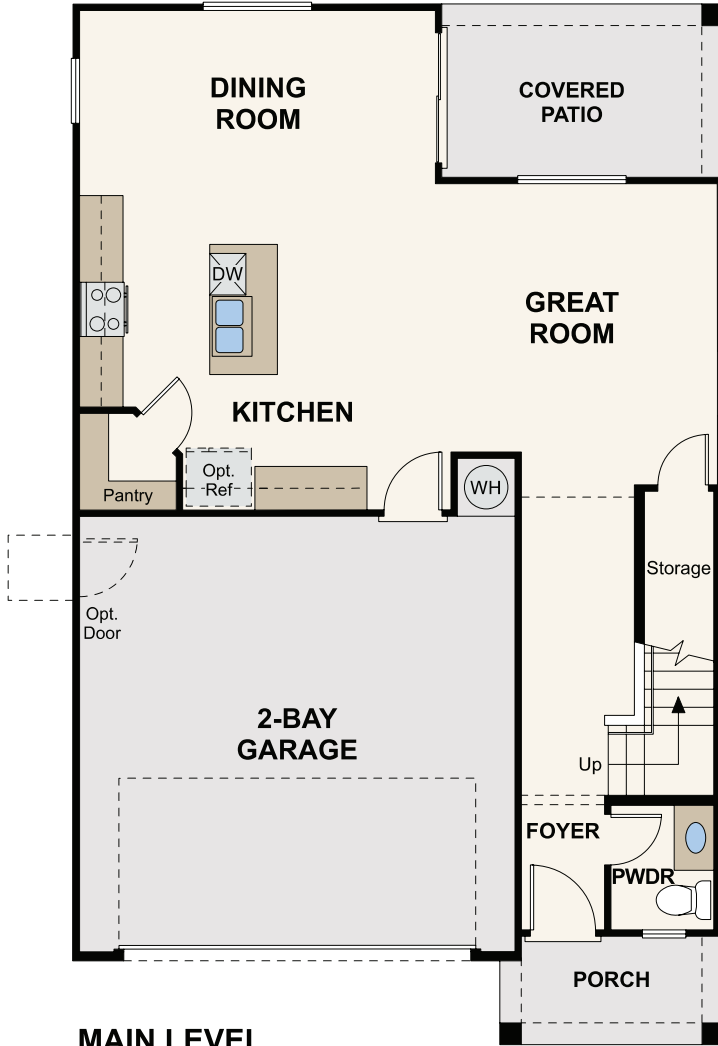

SUPERSTITION VISTA | THE RIDGE COLLECTION

RESIDENCE 1946

APPROX. 1,946 SQ. FT. | 2-STORY | 3 BEDROOMS | 2.5 BATHROOMS | 2-BAY GARAGE

ELEVATION A

ELEVATION B

ELEVATION C

Prices, plans, and terms are effective on the date of publication and subject to change without notice. Square footage/acreage shown is only an estimate and actual square footage/acreage will differ. Buyer should rely on his or her own evaluation of usable area. Depictions of homes or other features are artist conceptions. Hardscape, landscape, and other items shown may be decorator suggestions that are not included in the purchase price and availability may vary. ©2023 Century Communities, Inc. Rev. 05/26/2023

FLOOR PLAN

Prices, plans, and terms are effective on the date of publication and subject to change without notice. Square footage/acreage shown is only an estimate and actual square footage/acreage will differ. Buyer should rely on his or her own evaluation of usable area. Depictions of homes or other features are artist conceptions. Hardscape, landscape, and other items shown may be decorator suggestions that are not included in the purchase price and availability may vary. ©2023 Century Communities, Inc. Rev. 05/26/2023