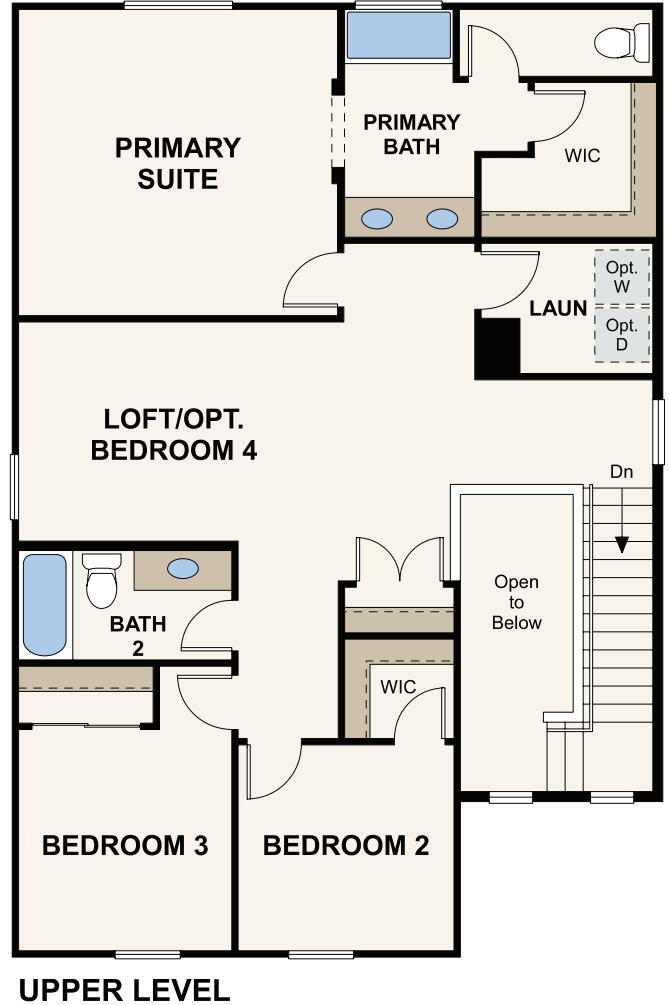

SUPERSTITION VISTA | THE RIDGE COLLECTION

RESIDENCE 1946

APPROX. 1,946 SQ. FT. | 2-STORY | 3 BEDROOMS | 2.5 BATHROOMS | 2-BAY GARAGE

ELEVATION A

ELEVATION B

ELEVATION C

Prices, plans, and terms are effective on the date of publication and subject to change without notice. Square footage/acreage shown is only an estimate and actual square footage/acreage will differ. Buyer should rely on his or her own evaluation of usable area. Depictions of homes or other features are artist conceptions. Hardscape, landscape, and other items shown may be decorator suggestions that are not included in the purchase price and availability may vary. ©2023 Century Communities, Inc. Rev. 05/26/2023

FLOOR PLAN

Prices, plans, and terms are effective on the date of publication and subject to change without notice. Square footage/acreage shown is only an estimate and actual square footage/acreage will differ. Buyer should rely on his or her own evaluation of usable area. Depictions of homes or other features are artist conceptions. Hardscape, landscape, and other items shown may be decorator suggestions that are not included in the purchase price and availability may vary. ©2023 Century Communities, Inc. Rev. 05/26/2023