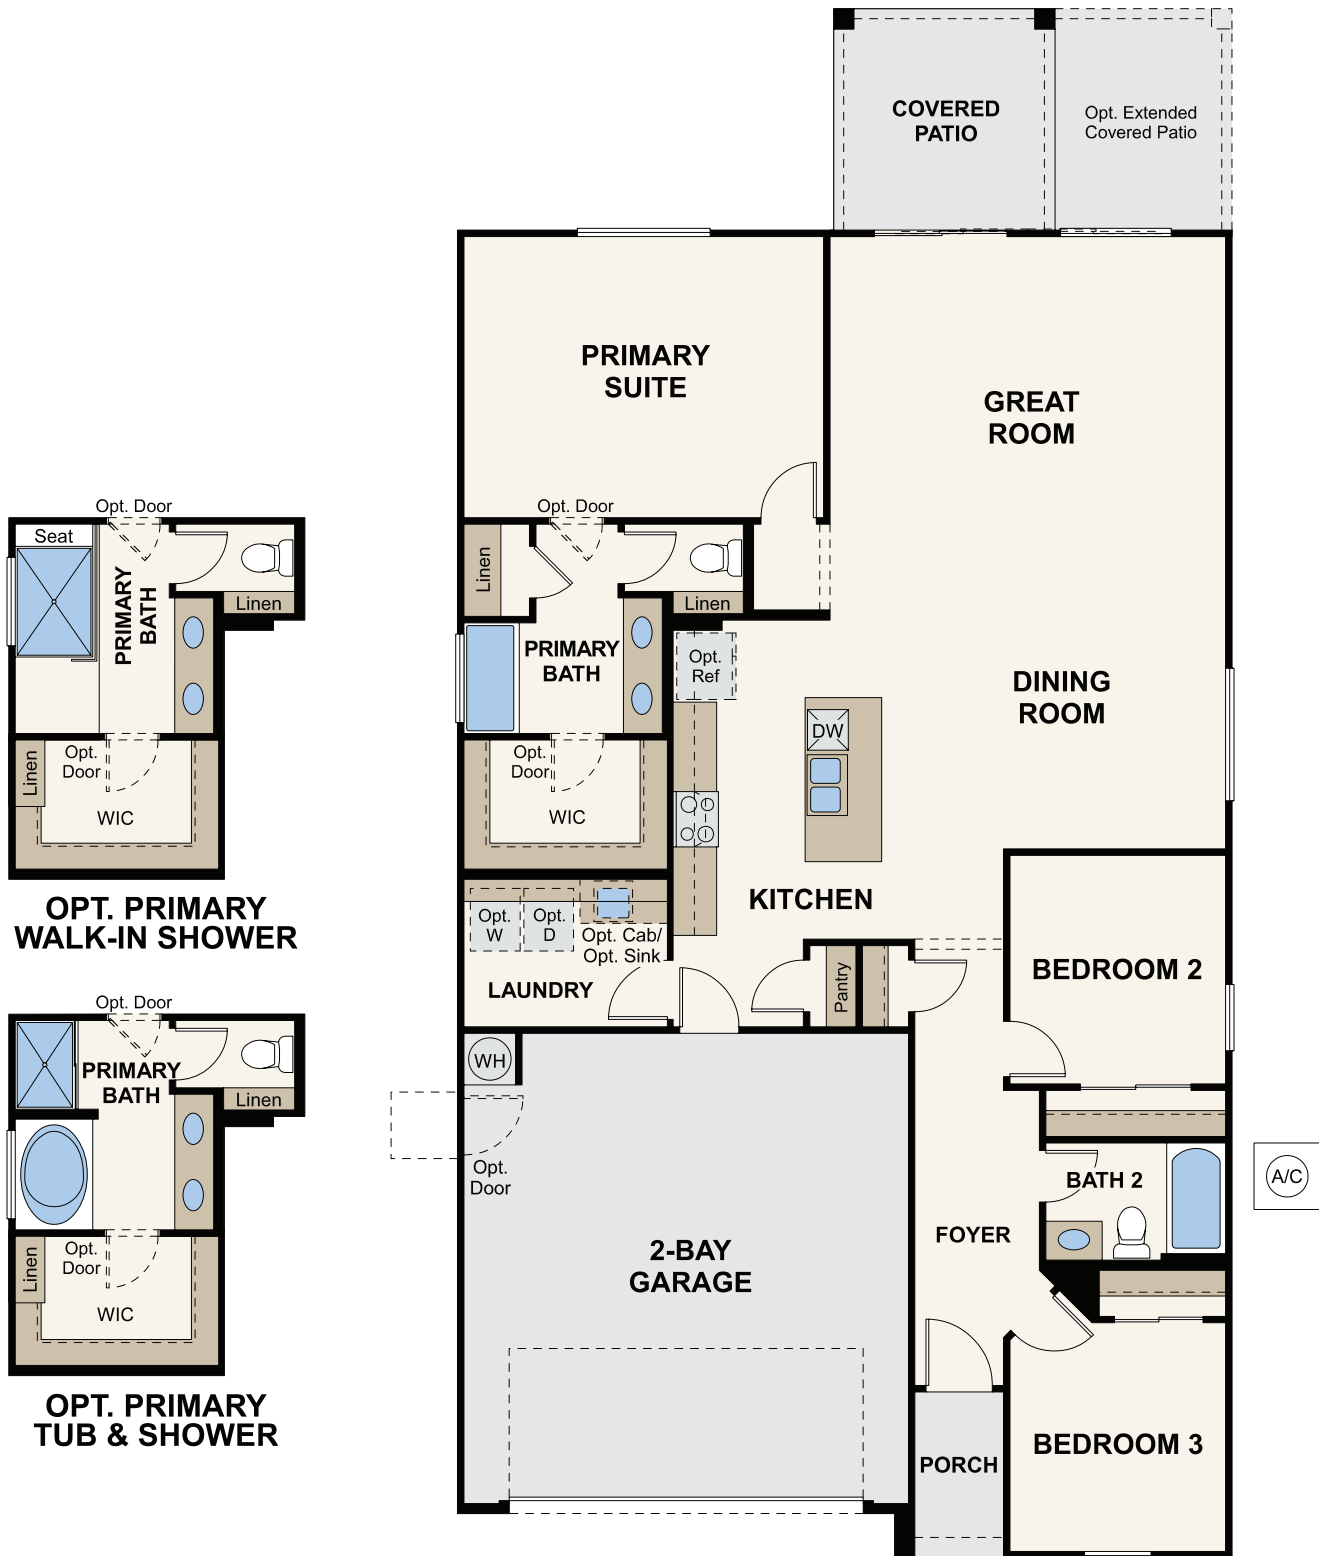

SUPERSTITION VISTA | THE CREST COLLECTION

RESIDENCE 1

APPROX. 1,585 SQ. FT. | 1-STORY | 3 BEDROOMS | 2 BATHROOMS | 2-BAY GARAGE

ELEVATION A

ELEVATION B

ELEVATION C

Prices, plans, and terms are effective on the date of publication and subject to change without notice. Square footage/acreage shown is only an estimate and actual square footage/acreage will differ. Buyer should rely on his or her own evaluation of usable area. Depictions of homes or other features are artist conceptions. Hardscape, landscape, and other items shown may be decorator suggestions that are not included in the purchase price and availability may vary. ©2023 Century Communities, Inc. Rev. 09/27/2023

FLOOR PLAN

Prices, plans, and terms are effective on the date of publication and subject to change without notice. Square footage/acreage shown is only an estimate and actual square footage/acreage will differ. Buyer should rely on his or her own evaluation of usable area. Depictions of homes or other features are artist conceptions. Hardscape, landscape, and other items shown may be decorator suggestions that are not included in the purchase price and availability may vary. ©2023 Century Communities, Inc. Rev. 09/27/2023